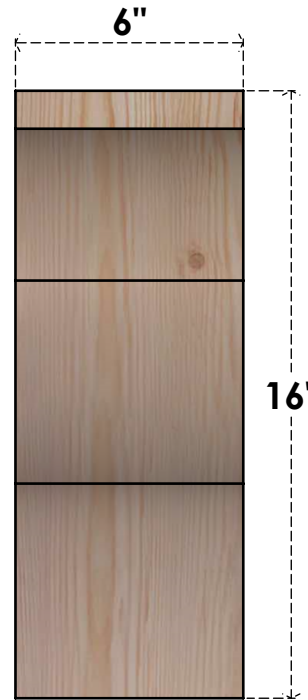

BRC06X08X16FST00RDF

6"W X 8"D X 16"H FUNSTON ROUGH SAWN BRACE, DOUGLAS FIR

SIDE

FRONT

EKENA
MILLWORK
2300 WEST MAIN ST.
CLARKSVILLE, TX 75426
TOLL FREE: 866-607-0453
WWW.EKENAMILLWORK.COM

NOTES

1. INSTALLATION TO BE COMPLETED IN ACCORDANCE WITH MANUFACTURER'S SPECIFICATIONS.
2. DRAWING MAY NOT BE TO SCALE
3. THIS DRAWING IS INTENDED FOR DESIGN AND PLANNING PURPOSES ONLY.
4. ALL INFORMATION CONTAINED HEREIN WAS CURRENT AT THE TIME OF DEVELOPMENT BUT MUST BE REVIEWED AND APPROVED BY THE PRODUCT MANUFACTURER TO BE CONSIDERED ACCURATE.
5. PRODUCTS ARE NOT KILN DRIED. THIS ITEM IS UNIQUE AND WILL CONTAIN THE NATURAL VARIATIONS THAT THE WOOD SPECIES OFFERS. THIS MAY RESULT IN VARIATIONS UP TO 1/4"