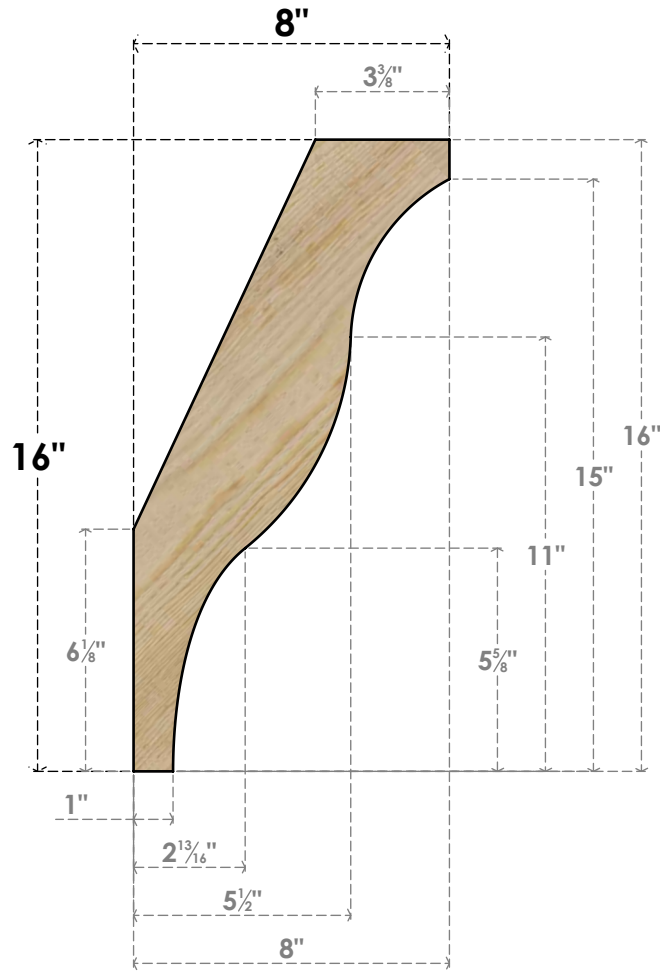

BRC06X08X16FST00RDF

6"W X 8"D X 16"H FUNSTON ROUGH SAWN BRACE, DOUGLAS FIR

SIDE

FRONT

EKENA
MILLWORK
2300 WEST MAIN ST.
CLARKSVILLE, TX 75426
TOLL FREE: 866-607-0453
WWW.EKENAMILLWORK.COM

NOTES

1. INSTALLATION TO BE COMPLETED IN ACCORDANCE WITH MANUFACTURER'S SPECIFICATIONS.
2. DRAWING MAY NOT BE TO SCALE
3. THIS DRAWING IS INTENDED FOR DESIGN AND PLANNING PURPOSES ONLY.
4. ALL INFORMATION CONTAINED HEREIN WAS CURRENT AT THE TIME OF DEVELOPMENT BUT MUST BE REVIEWED AND APPROVED BY THE PRODUCT MANUFACTURER TO BE CONSIDERED ACCURATE.
5. PRODUCTS ARE NOT KILN DRIED. THIS ITEM IS UNIQUE AND WILL CONTAIN THE NATURAL VARIATIONS THAT THE WOOD SPECIES OFFERS. THIS MAY RESULT IN VARIATIONS UP TO 1/4"